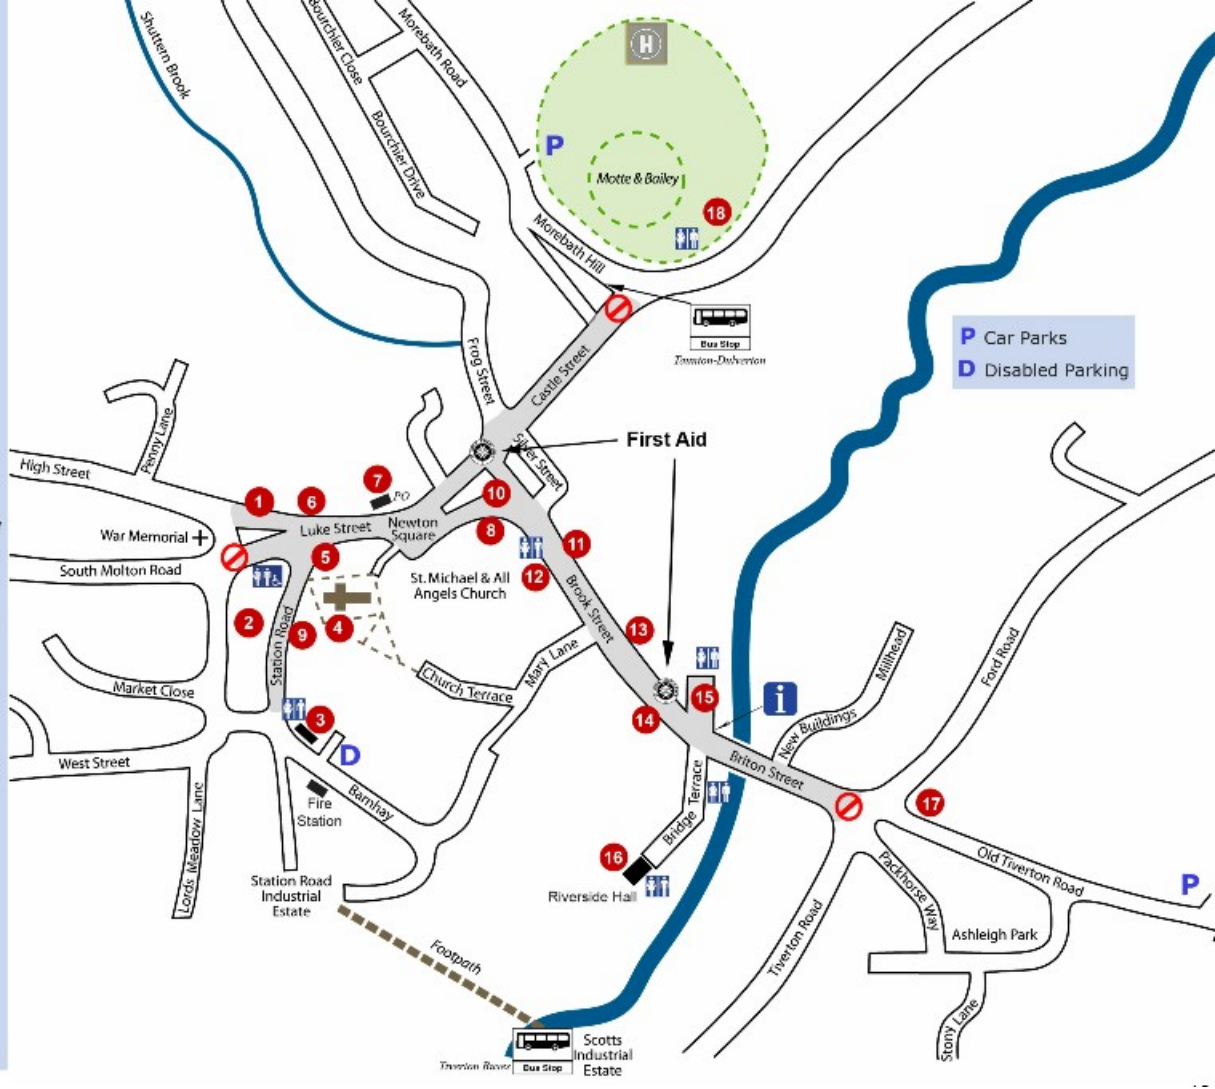

- 1 Exmoor Ponies
- 2 Fun Fair
- 3 Community Hall - Café
- 4 Church - CRAFT FAIR
- 5 The Swan
- 6 Bridge House
- 7 Spar Shop - Post Office
- 8 The White Horse
- 9 LARC
- 10 LIVE MUSIC
- 11 Fish & Chip Shop
- 12 Toucan Café & Bistro
- 13 Costcutters
- 14 Bawdens the Bakers
- 15 LOCAL PRODUCE & TRADITIONAL SKILLS
- 16 Riverside Hall - Café, Punch & Judy
- 17 Quarryman's Rest Inn
- 18 Party in the Park 7.00pm

(Shaded area indicates Road Closed)

77